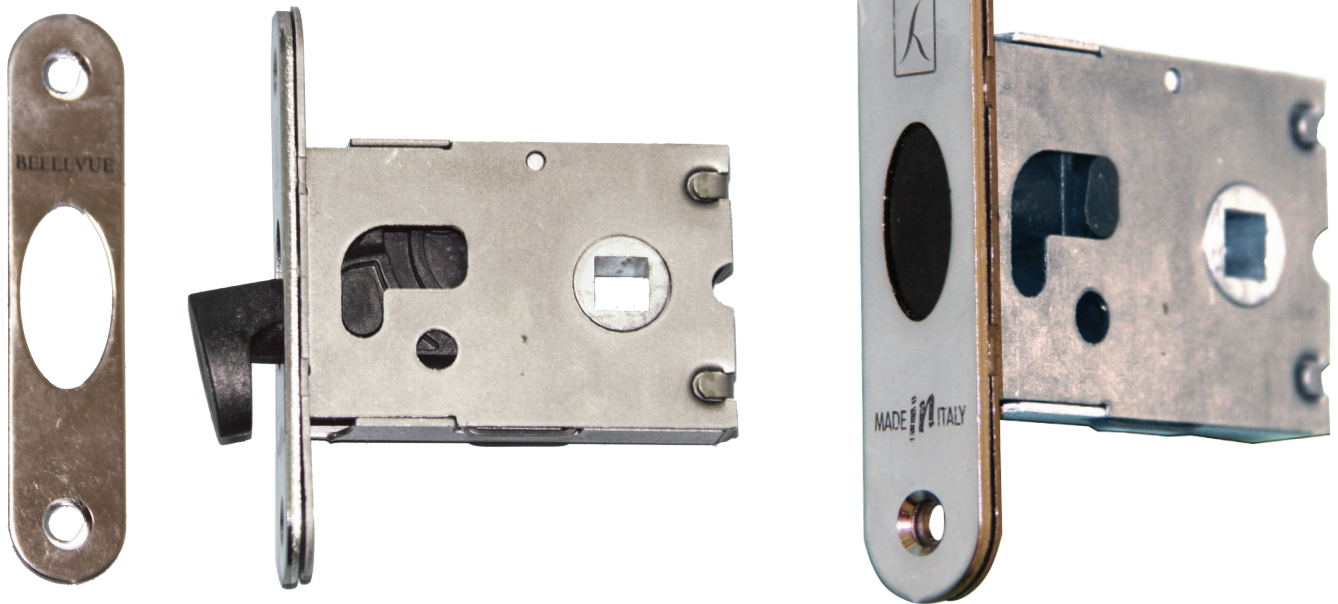

NEW

SLIDING DOOR PRIVACY LATCH BY BONAITI OF ITALY \$22.00 Inc GST

Italian design & Innovation

- 100% Made in Italy ensures quality
- Smart compact design includes an 8mm hub
- 2-Year replacement guarantee: totally reliable
- Small latch body: less to cut out of the door, cheaper to install
- Quiet mechanism due to industrial strength nylon hook
- Aesthetically pleasing both small face & striker plates are the same size and are aligned in fit-out
- Face and Striker plates Available in chrome, satin chrome & polished brass

BL015: Architecturally Designed for Sliding Doors

Brought to you by Bellevue, the official Bonaiti agent for Australia and New Zealand

Specification code: BL015 (CR, SC or PB)

Minimum order quantity, 1 unit, All items in stock in large qty's
Pricing is Rec Retail (Inc GST) per unit, Screws included
2 year RTB replacement warrantee (excludes fair wear & tear)