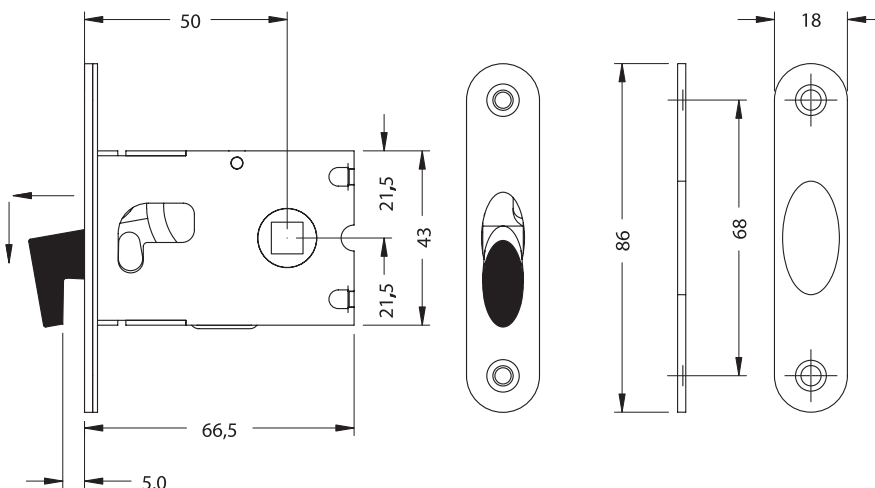

NEW

SLIDING DOOR PRIVACY LATCH BY BONAITI OF ITALY \$22.00 Inc GST

Italian design & Innovation

- 100% Made in Italy ensures quality
- Smart compact design includes an 8mm hub
- 2-Year replacement guarantee: totally reliable
- Small latch body: less to cut out of the door, cheaper to install
- Quiet mechanism due to industrial strength nylon hook
- Aesthetically pleasing both small face & striker plates are the same size and are aligned in fit-out
- Face and Striker plates Available in chrome, satin chrome & polished brass

BL015: Architecturally Designed for Sliding Doors

Brought to you by Bellevue, the official Bonaiti agent for Australia and New Zealand

Specification code: BL015 (CR, SC or PB)

Minimum order quantity, 1 unit, All items in stock in large qty's
Pricing is Rec Retail (Inc GST) per unit, Screws included
2 year RTB replacement warrantee (excludes fair wear & tear)