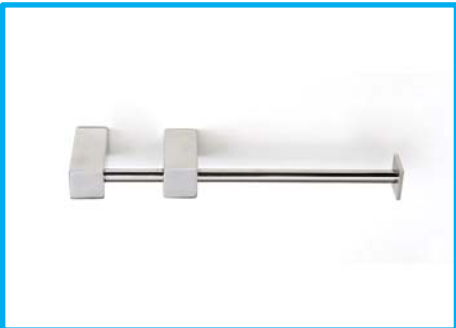

JAZ Range

Barben bathware collection

Single Towel Rail
J-0016 (625mm)
J-0019 (925mm)

Double Towel Rail
J-5016 (625mm)
J-5019 (925mm)

Soap Dish
J-107

Shower Shelf
J-9994

Towel Ring
J-103

Toilet Roll Holder
J-1309

Toilet Roll Holder
J-1309R

Toilet Roll Holder
J-1309D

Hand Towel Holder
J-103D

Robe Hook
J-105

Dress Trim
J-DT

Lug Fixing
J-LF

Used to fix accessories to glass. Glass thickness to be nominated to ensure correct fixings supplied