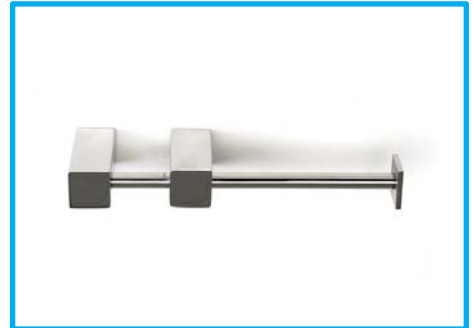

JAZ Range

Barben bathware collection

Single Towel Rail
J-0016 (625mm)
J-0019 (925mm)

Double Towel Rail
J-5016 (625mm)
J-5019 (925mm)

Soap Dish
J-107

Shower Shelf
J-9994

Towel Ring
J-103

Toilet Roll Holder
J-1309

Toilet Roll Holder
J-1309R

Toilet Roll Holder
J-1309D

Hand Towel Holder
J-103D

Robe Hook
J-105

Dress Trim
J-DT

Lug Fixing
J-LF

Used to fix accessories to glass. Glass thickness to be nominated to ensure correct fixings supplied