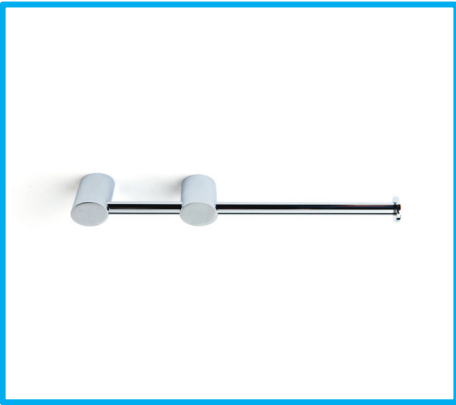

ECLIPSE Range

Barben bathware collection

Single Towel Rail
EC-0016 (618mm)

Double Towel Rail
EC-5016 (618mm)

Soap Dish
EC-107

Shower Shelf
EC-999

Toilet Roll Holder
EC-1309

Double Toilet Roll Holder
EC-13099

Hand Towel Holder
EC-103

Robe Hook
EC-105