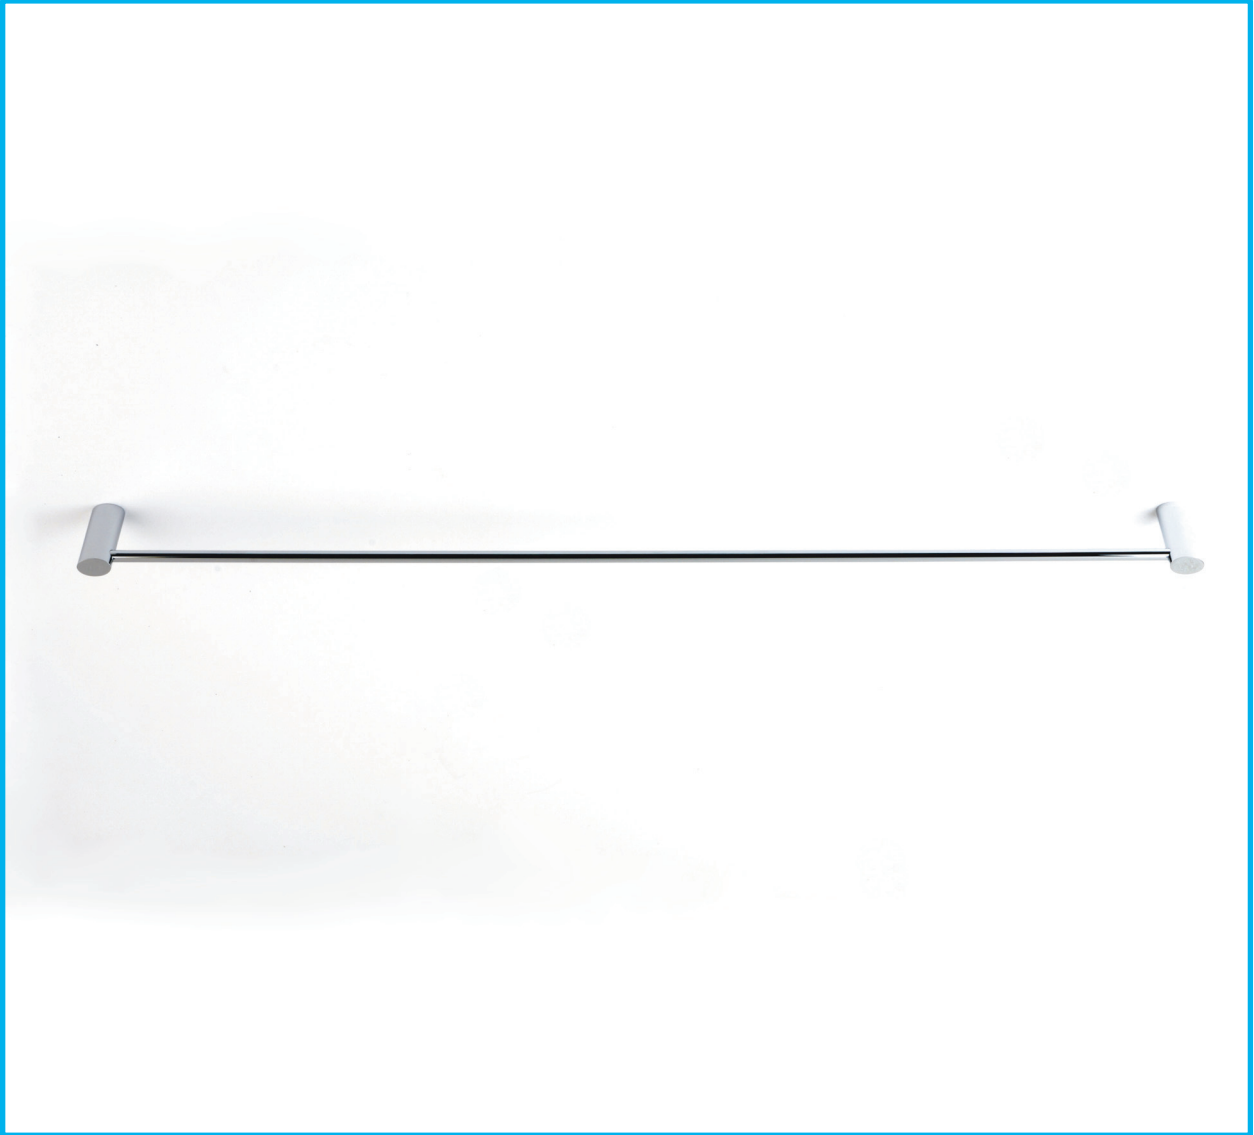

ECLIPSE Range

Barben bathware collection

Single Towel Rail
EC-0016 (618mm)

Double Towel Rail
EC-5016 (618mm)

Soap Dish
EC-107

Shower Shelf
EC-999

Toilet Roll Holder
EC-1309

Double Toilet Roll Holder
EC-13099

Hand Towel Holder
EC-103

Robe Hook
EC-105