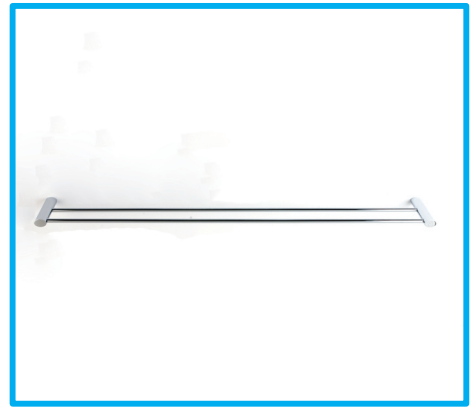

ECLIPSE Range

Barben bathware collection

Single Towel Rail
EC-0016 (618mm)

Double Towel Rail
EC-5016 (618mm)

Soap Dish
EC-107

Shower Shelf
EC-999

Toilet Roll Holder
EC-1309

Double Toilet Roll Holder
EC-13099

Hand Towel Holder
EC-103

Robe Hook
EC-105