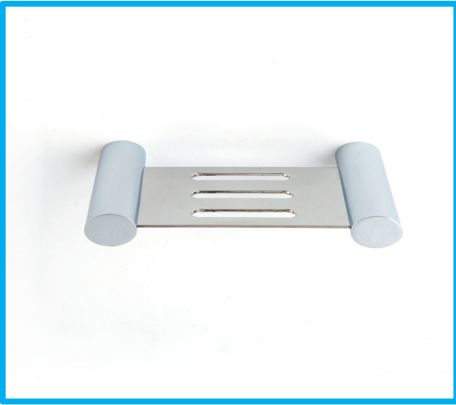

ECLIPSE Range

Barben bathware collection

Single Towel Rail
EC-0016 (618mm)

Double Towel Rail
EC-5016 (618mm)

Soap Dish
EC-107

Shower Shelf
EC-999

Toilet Roll Holder
EC-1309

Double Toilet Roll Holder
EC-13099

Hand Towel Holder
EC-103

Robe Hook
EC-105