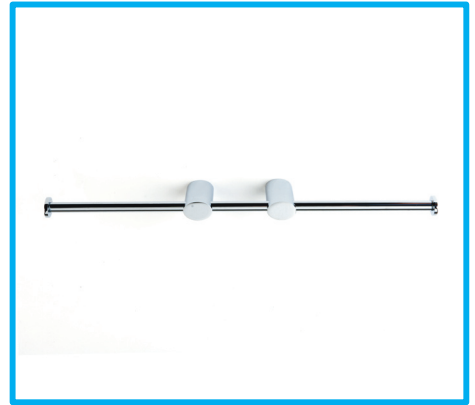

ECLIPSE Range

Barben bathware collection

Single Towel Rail
EC-0016 (618mm)

Double Towel Rail
EC-5016 (618mm)

Soap Dish
EC-107

Shower Shelf
EC-999

Toilet Roll Holder
EC-1309

Double Toilet Roll Holder
EC-13099

Hand Towel Holder
EC-103

Robe Hook
EC-105